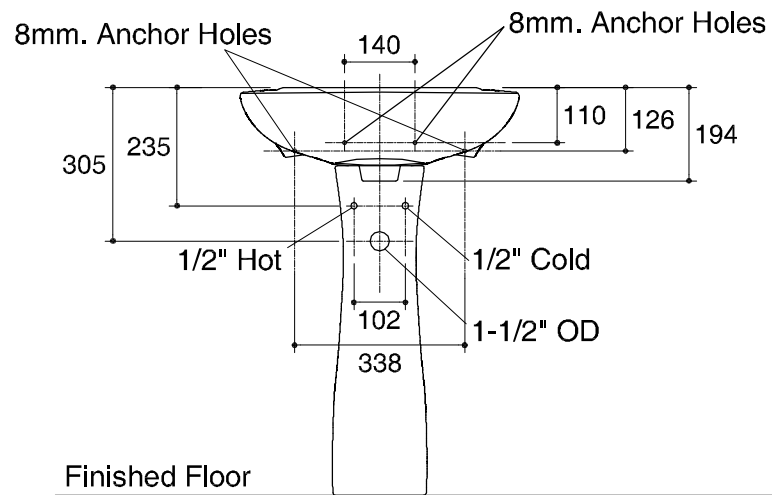

Dimensions are approximate.

Unit: mm.

SKU	K-17330X-1-WK/K-17306X-WK
Name	CAPRI
Description	PEDESTAL LAVATORY

KARAT

* The recommended dimension for installation can be adjusted according to user preferences and layout.