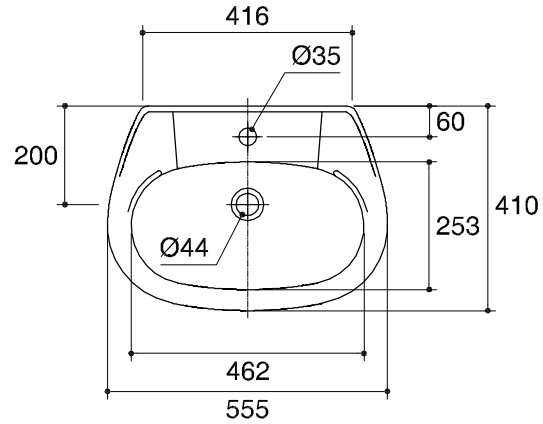

Dimensions are approximate.

Unit: mm.

SKU	K-17330X-1-WK/K-17306X-WK
Name	CAPRI
Description	PEDESTAL LAVATORY

KARAT

* The recommended dimension for installation can be adjusted according to user preferences and layout.