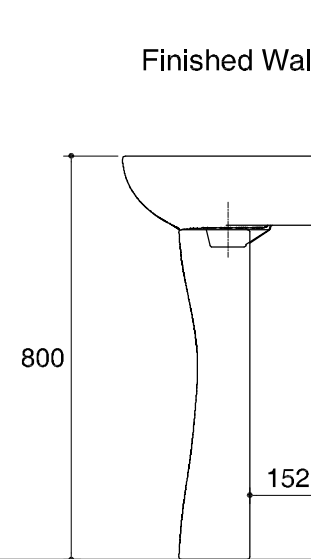

Dimensions are approximate.

Unit: mm.

SKU	K-17330X-1-WK/K-17306X-WK
Name	CAPRI
Description	PEDESTAL LAVATORY

KARAT

* The recommended dimension for installation can be adjusted according to user preferences and layout.